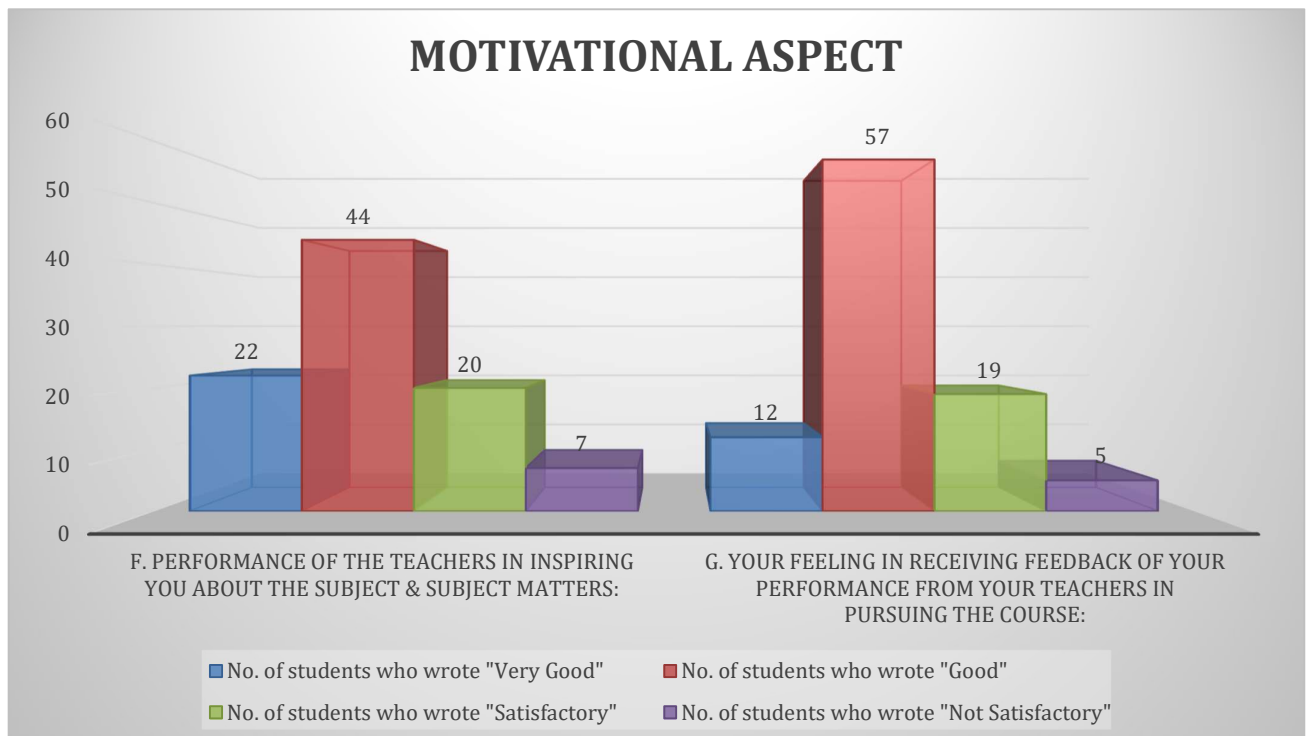

- 1: *Level of preparation of the teachers for the classes*
- 2: *Performance of the teachers in explaining course materials*
- 3: *Performance of the teachers in clearing any doubt / confusion raised by the students*
- 4: *Efficiency of the teachers in using class time*
- 5: *Teachers' response in clearing any doubt beyond routine time*
- 6: *Performance of the teachers in inspiring the students about the subject & subject matters*
- 7: *Receiving feedback of students' performance from the teachers in pursuing the course*
- 8: *Grievance regarding discrimination / harassments*

E-mail: garhbetacollege48@gmail.com

‘satisfactory’ and 6.46% of the respondents have written ‘not satisfactory’, on an average. In particular,

- 23.66% of the respondents have written ‘very good’, 47.31% of the respondents have written ‘good’, 21.51% of the respondents have written ‘satisfactory’ and 7.53% of the respondents have written ‘not satisfactory’ while evaluating the **performance of the teachers in inspiring the learners about the subject & subject matters.**
- 12.90% of the respondents have written ‘very good’, 61.29% of the respondents have written ‘good’, 20.43% of the respondents have written ‘satisfactory’ and 5.38% of the respondents have written ‘not satisfactory’ as far as their **feeling in receiving feedback of learners’ performance from the teachers in pursuing the course.**