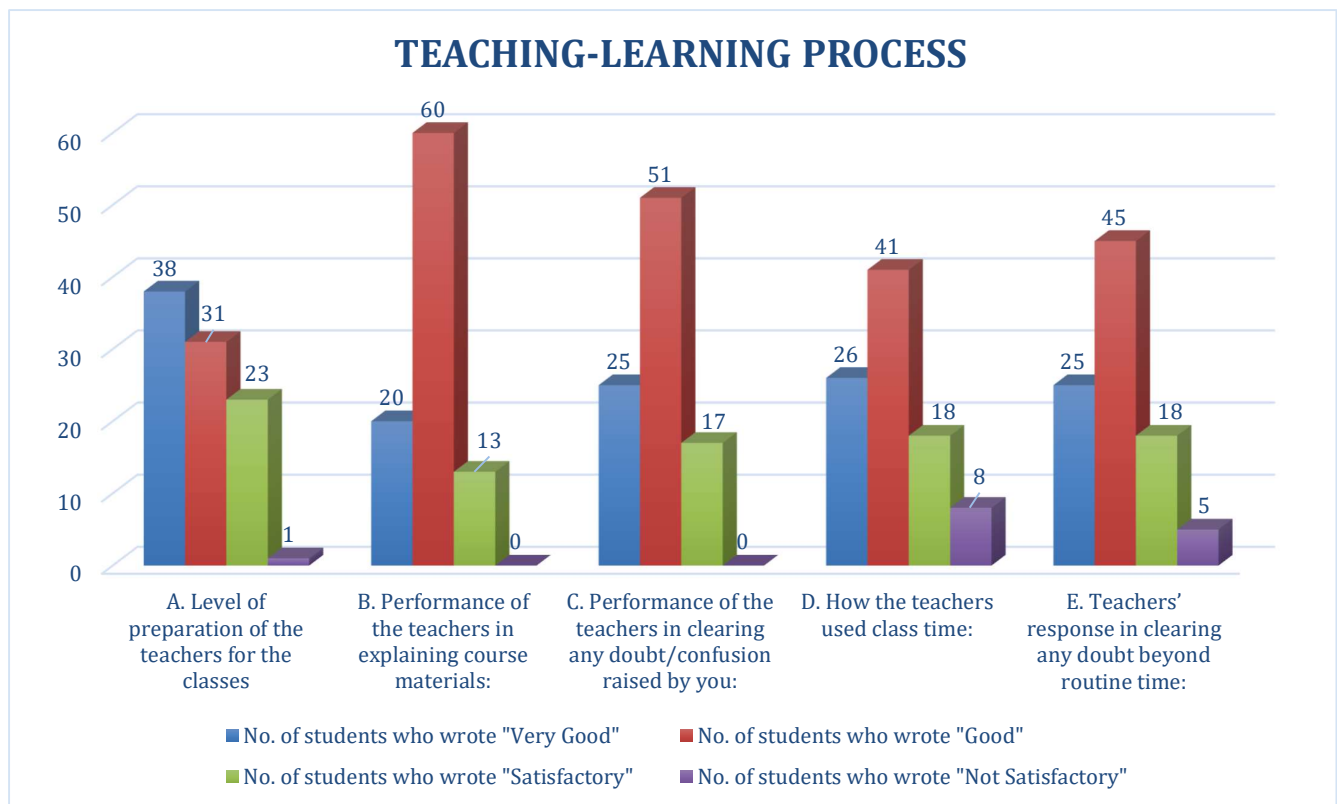

E-mail: garhbetacollege48@gmail.com

- 27.96% of the respondents have written 'very good', 44.09% of the respondents have written 'good', 19.35% of the respondents have written 'satisfactory' and 8.60% of the respondents have written 'not satisfactory' while evaluating the **efficiency of the teachers in using the class time.**
- 26.88% of the respondents have written 'very good', 48.39% of the respondents have written 'good', 19.35% of the respondents have written 'satisfactory' and 5.38% of the respondents have written 'not satisfactory' as far as the **teachers' response in clearing any doubt beyond routine time** is concerned.