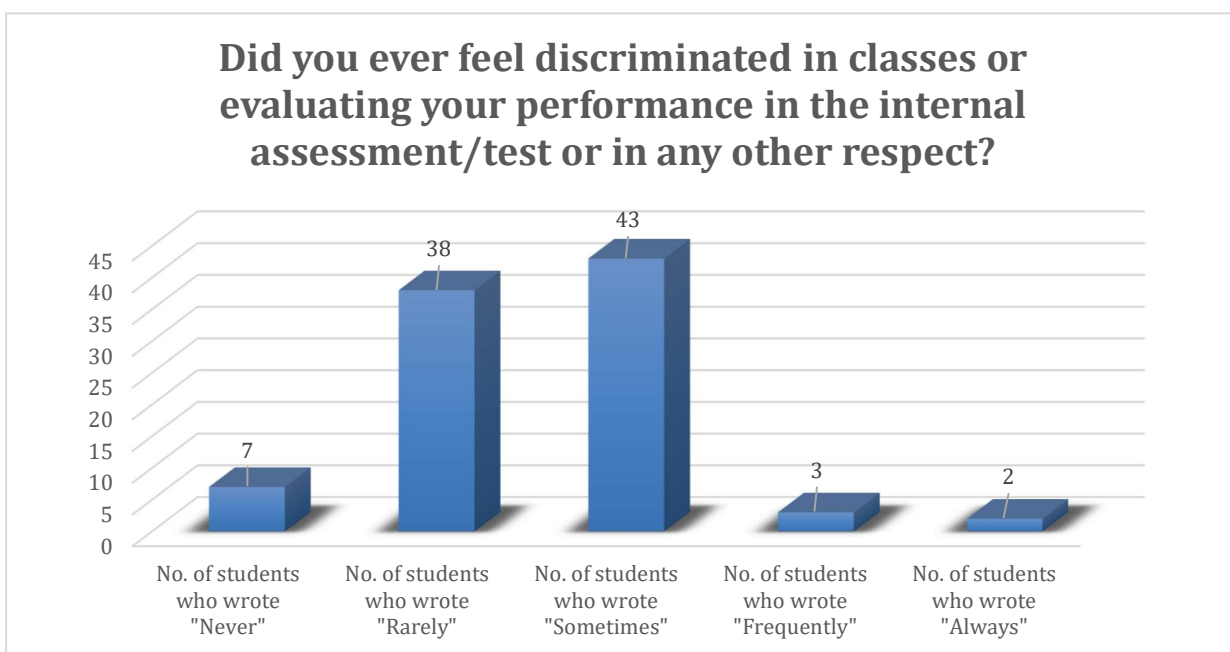

- 1: *Level of preparation of the teachers for the classes*
- 2: *Performance of the teachers in explaining course materials*
- 3: *Performance of the teachers in clearing any doubt / confusion raised by the students*
- 4: *Efficiency of the teachers in using class time*
- 5: *Teachers' response in clearing any doubt beyond routine time*
- 6: *Performance of the teachers in inspiring the students about the subject & subject matters*
- 7: *Receiving feedback of students' performance from the teachers in pursuing the course*
- 8: *Grievance regarding discrimination / harassments*

felt discriminated against in classes or in evaluating their performance in the internal assessment/test or in any other respect.

- ❖ While rating the department on the basis of '0 to 10' scale, where '0' means poor and '10' means excellent, 19.35% of the respondents have given '10' rating, 24.73% of the respondents have given '9' rating, 16.13% of the students have given '8' rating, 15.05% of the students have given '7' rating, 12.90% of the students have given '6' rating, 10.75% of the students have given '5' rating and 1.08% of the students have given '4' rating.